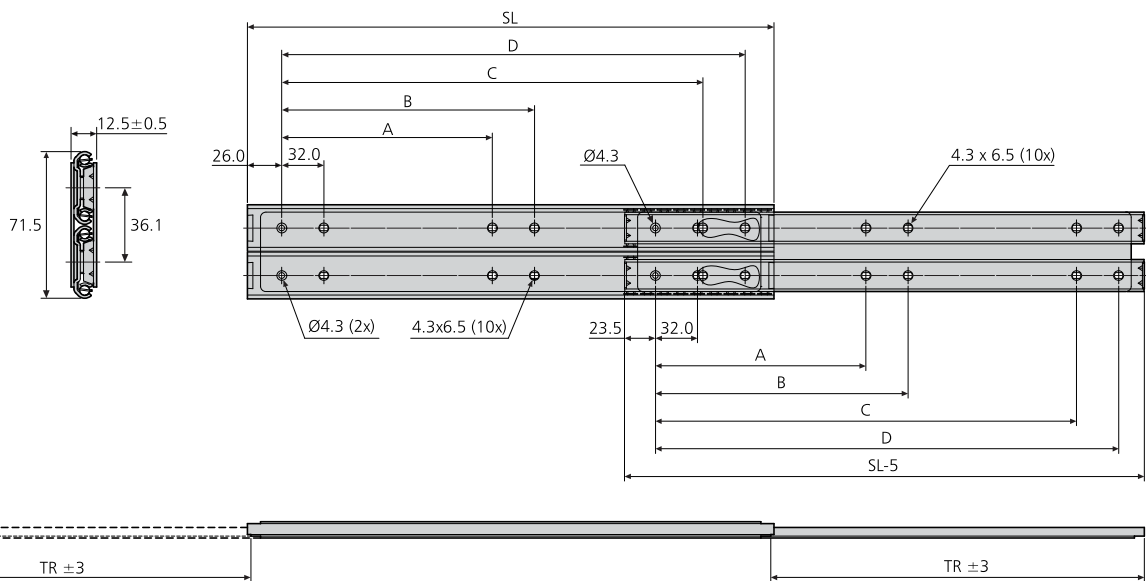

- Two-way travel
- Load rating up to 100kg
- 75% extension
- 12.5mm slide thickness
- Suitable for flat mounting
- Flat mounting reduces load rating by 75%
- Temperature -20°C to +110°C
- DZ - 12 hours salt spray test

- Recorrido bilateral
- Capacidad de carga hasta 100kg
- 75% extensión
- Espesor de la guía de 12,5mm
- Adecuada para montaje horizontal
- El montaje horizontal reduce la capacidad de carga un 75%
- Temperatura de -20C hasta +110C
- DZ - 12 horas de exposición en el ensayo de niebla salina

- Corsa bidirezionale (due vie)
- Portata fino a 100kg
- Estrazione 75%
- Spessore guida 12,5mm
- Adatta per montaggio in piano
- Il montaggio in piano riduce la portata del 75%
- Temperatura da -20 a +110
- DZ - test a 12 ore in nebbia salina

### Notes:

- Fixing recommendation: M4 screw/4mm wood screw
- Max. head ht. 2.5mm/Ø9.6mm
- Load ratings quoted are the maximum for a pair of side mounted slides installed 450mm apart, unless otherwise stated. For more information, refer to 'How to select a slide' section